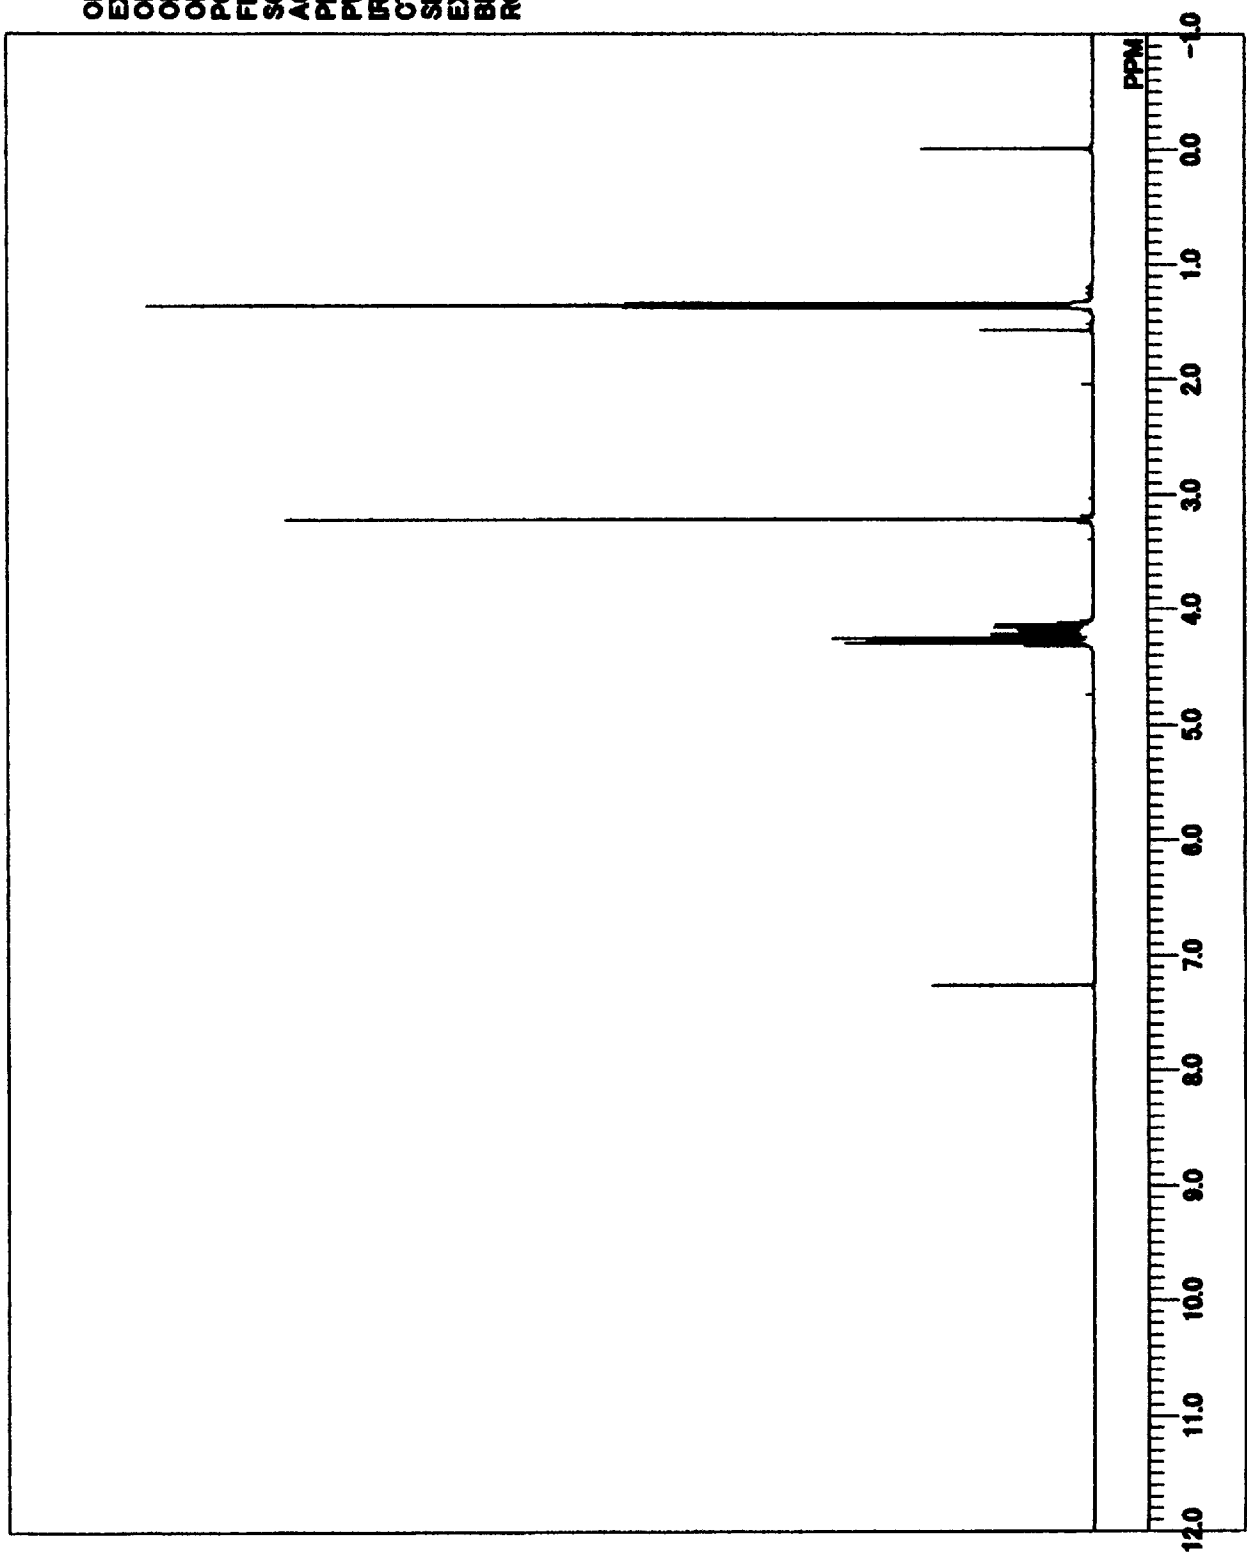

1H  
 NON  
 399.65 MHz  
 124.00 KHz  
 10500.00 Hz  
 32768  
 7992.01 Hz  
 8  
 4.1001 sec  
 2.9000 sec  
 6.50 usec  
 1H  
 25.5 c  
 GDCL3  
 2.49 ppm  
 0.12 Hz  
 17

OBNUG  
 EXMOD  
 OBFREQ  
 OBSET  
 OBFIN  
 POINT  
 FREQU  
 SCANS  
 ACQTM  
 PD  
 PW1  
 IRNUG  
 CTEMP  
 SLVNT  
 EXREF  
 BF  
 RGAIN