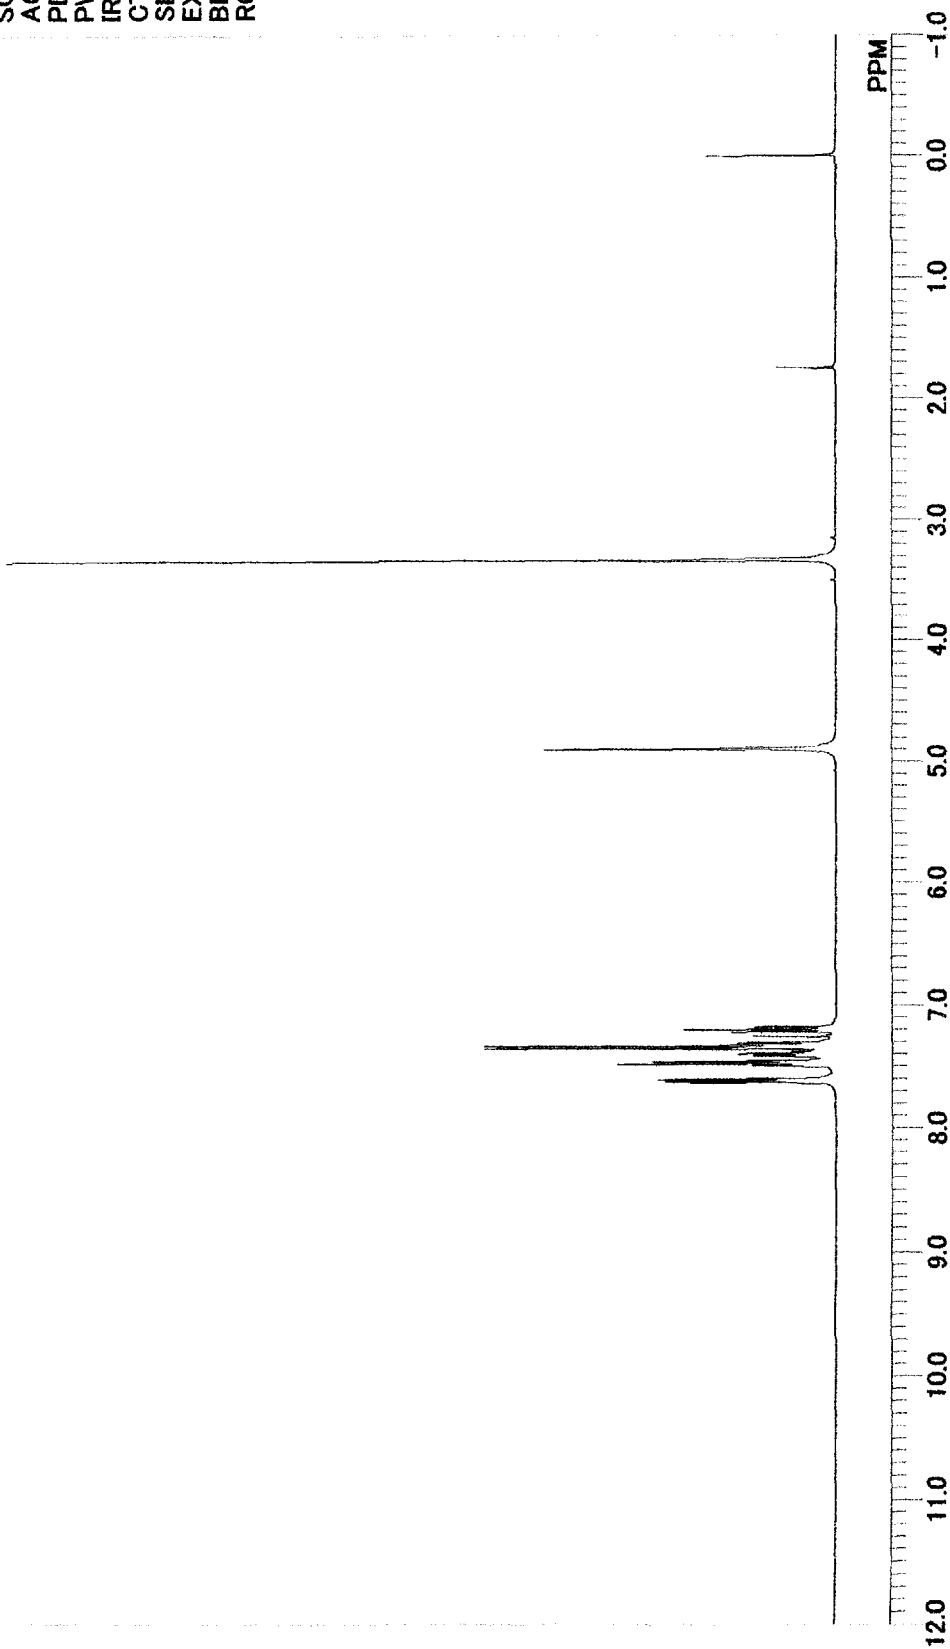

1H
 NON
 399.65 MHz
 124.00 KHz
 10500.00 Hz
 32768
 7992.01 Hz
 8
 4.1001 sec
 4.9500 sec
 6.70 usec
 1H
 24.2 c
 CDCL3
 0.00 ppm
 0.12 Hz
 16

OBNUC
 EXMOD
 OBFRQ
 OBSET
 OBFIN
 POINT
 FREQU
 SCANS
 ACQTM
 PD
 PW1
 IRNUC
 CTEMP
 SLVNT
 EXREF
 BF
 RGAIN